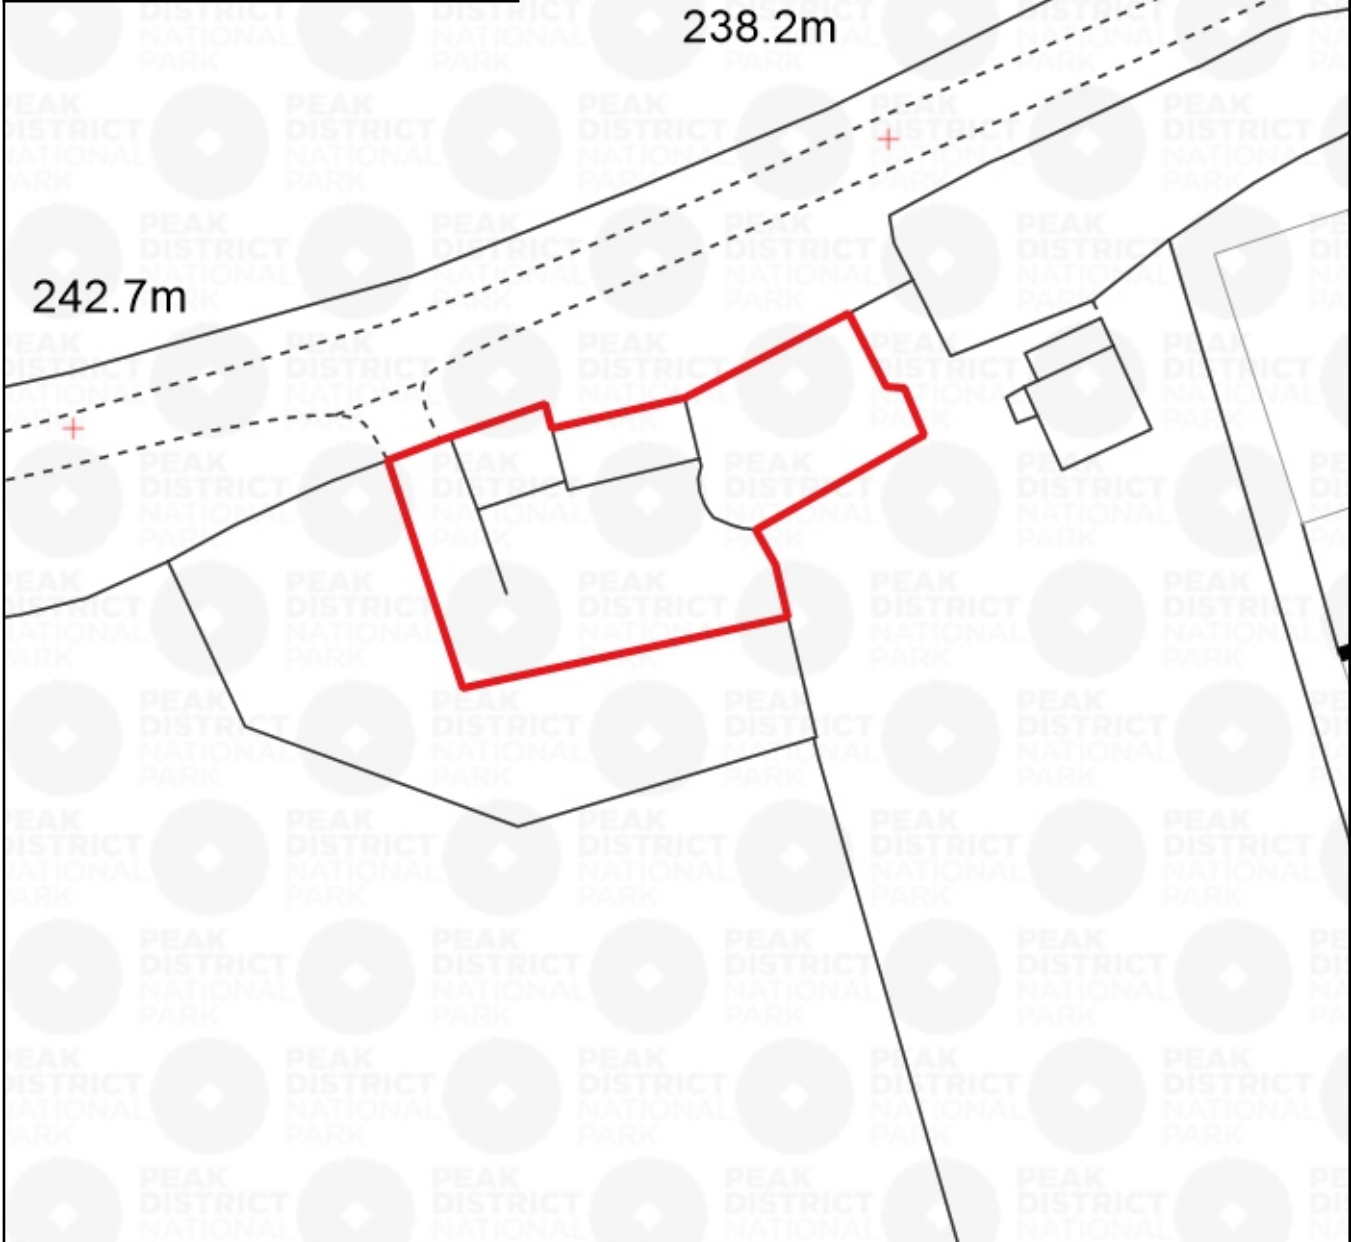

1:500

© Crown copyright and database rights 2019 Ordnance Survey 0100022750
 You are not permitted to copy, sub license, distribute or sell any of this data to third parties in any form.

Committee Date:	Friday 10th May 2019	Title: Barn at Highfields Farm Stoney Middleton	 PEAK DISTRICT NATIONAL PARK
Item Number:	Item 8		
Application No:	NP/DDD/0219/0127		
Grid Reference:	422039, 375217		